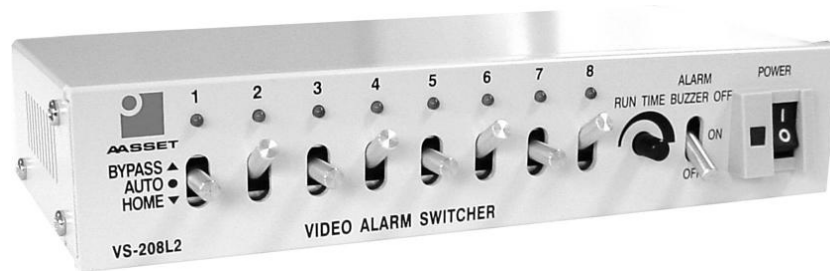

Video Switch 8 inputs / 1 output

SPECIFICATIONS

Video Inputs	8 CH Composite, BNC
Video Outputs	1 CH Composite, BNC, 75 Ohm
Sequence	adjustable dwell time (1 - 15 sec)
Supply Voltage	220 ~ 240 VAC/50Hz
Power Consumption	3 W
Weight	1.8 kg
Dimensions w*h*d	218 x 44 x 97 mm